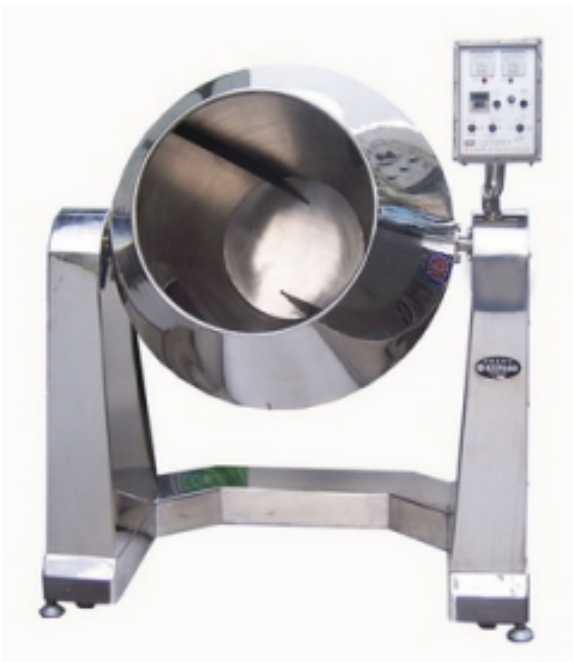

AKUP-60

AROX Mixing & Seasoning Machine Gas

Features

- Variable turning speed: 1 - 10 rpm
- Electronic ignition system
- Automatic temperature control
- Stainless steel base
- Tilting function for easy discharge
- Automatic gas shut-off system

Specifications

Dimensions	Millimeters (mm)
Width	1400
Depth	1250
Height	1600
Capacity	60 litres
Net Wt	422 kg
Gas	LPG/Natural Gas

Continuing research results in steady improvements; therefore, these specifications are subject to change without prior notice.
Images for reference only; actual products may vary.